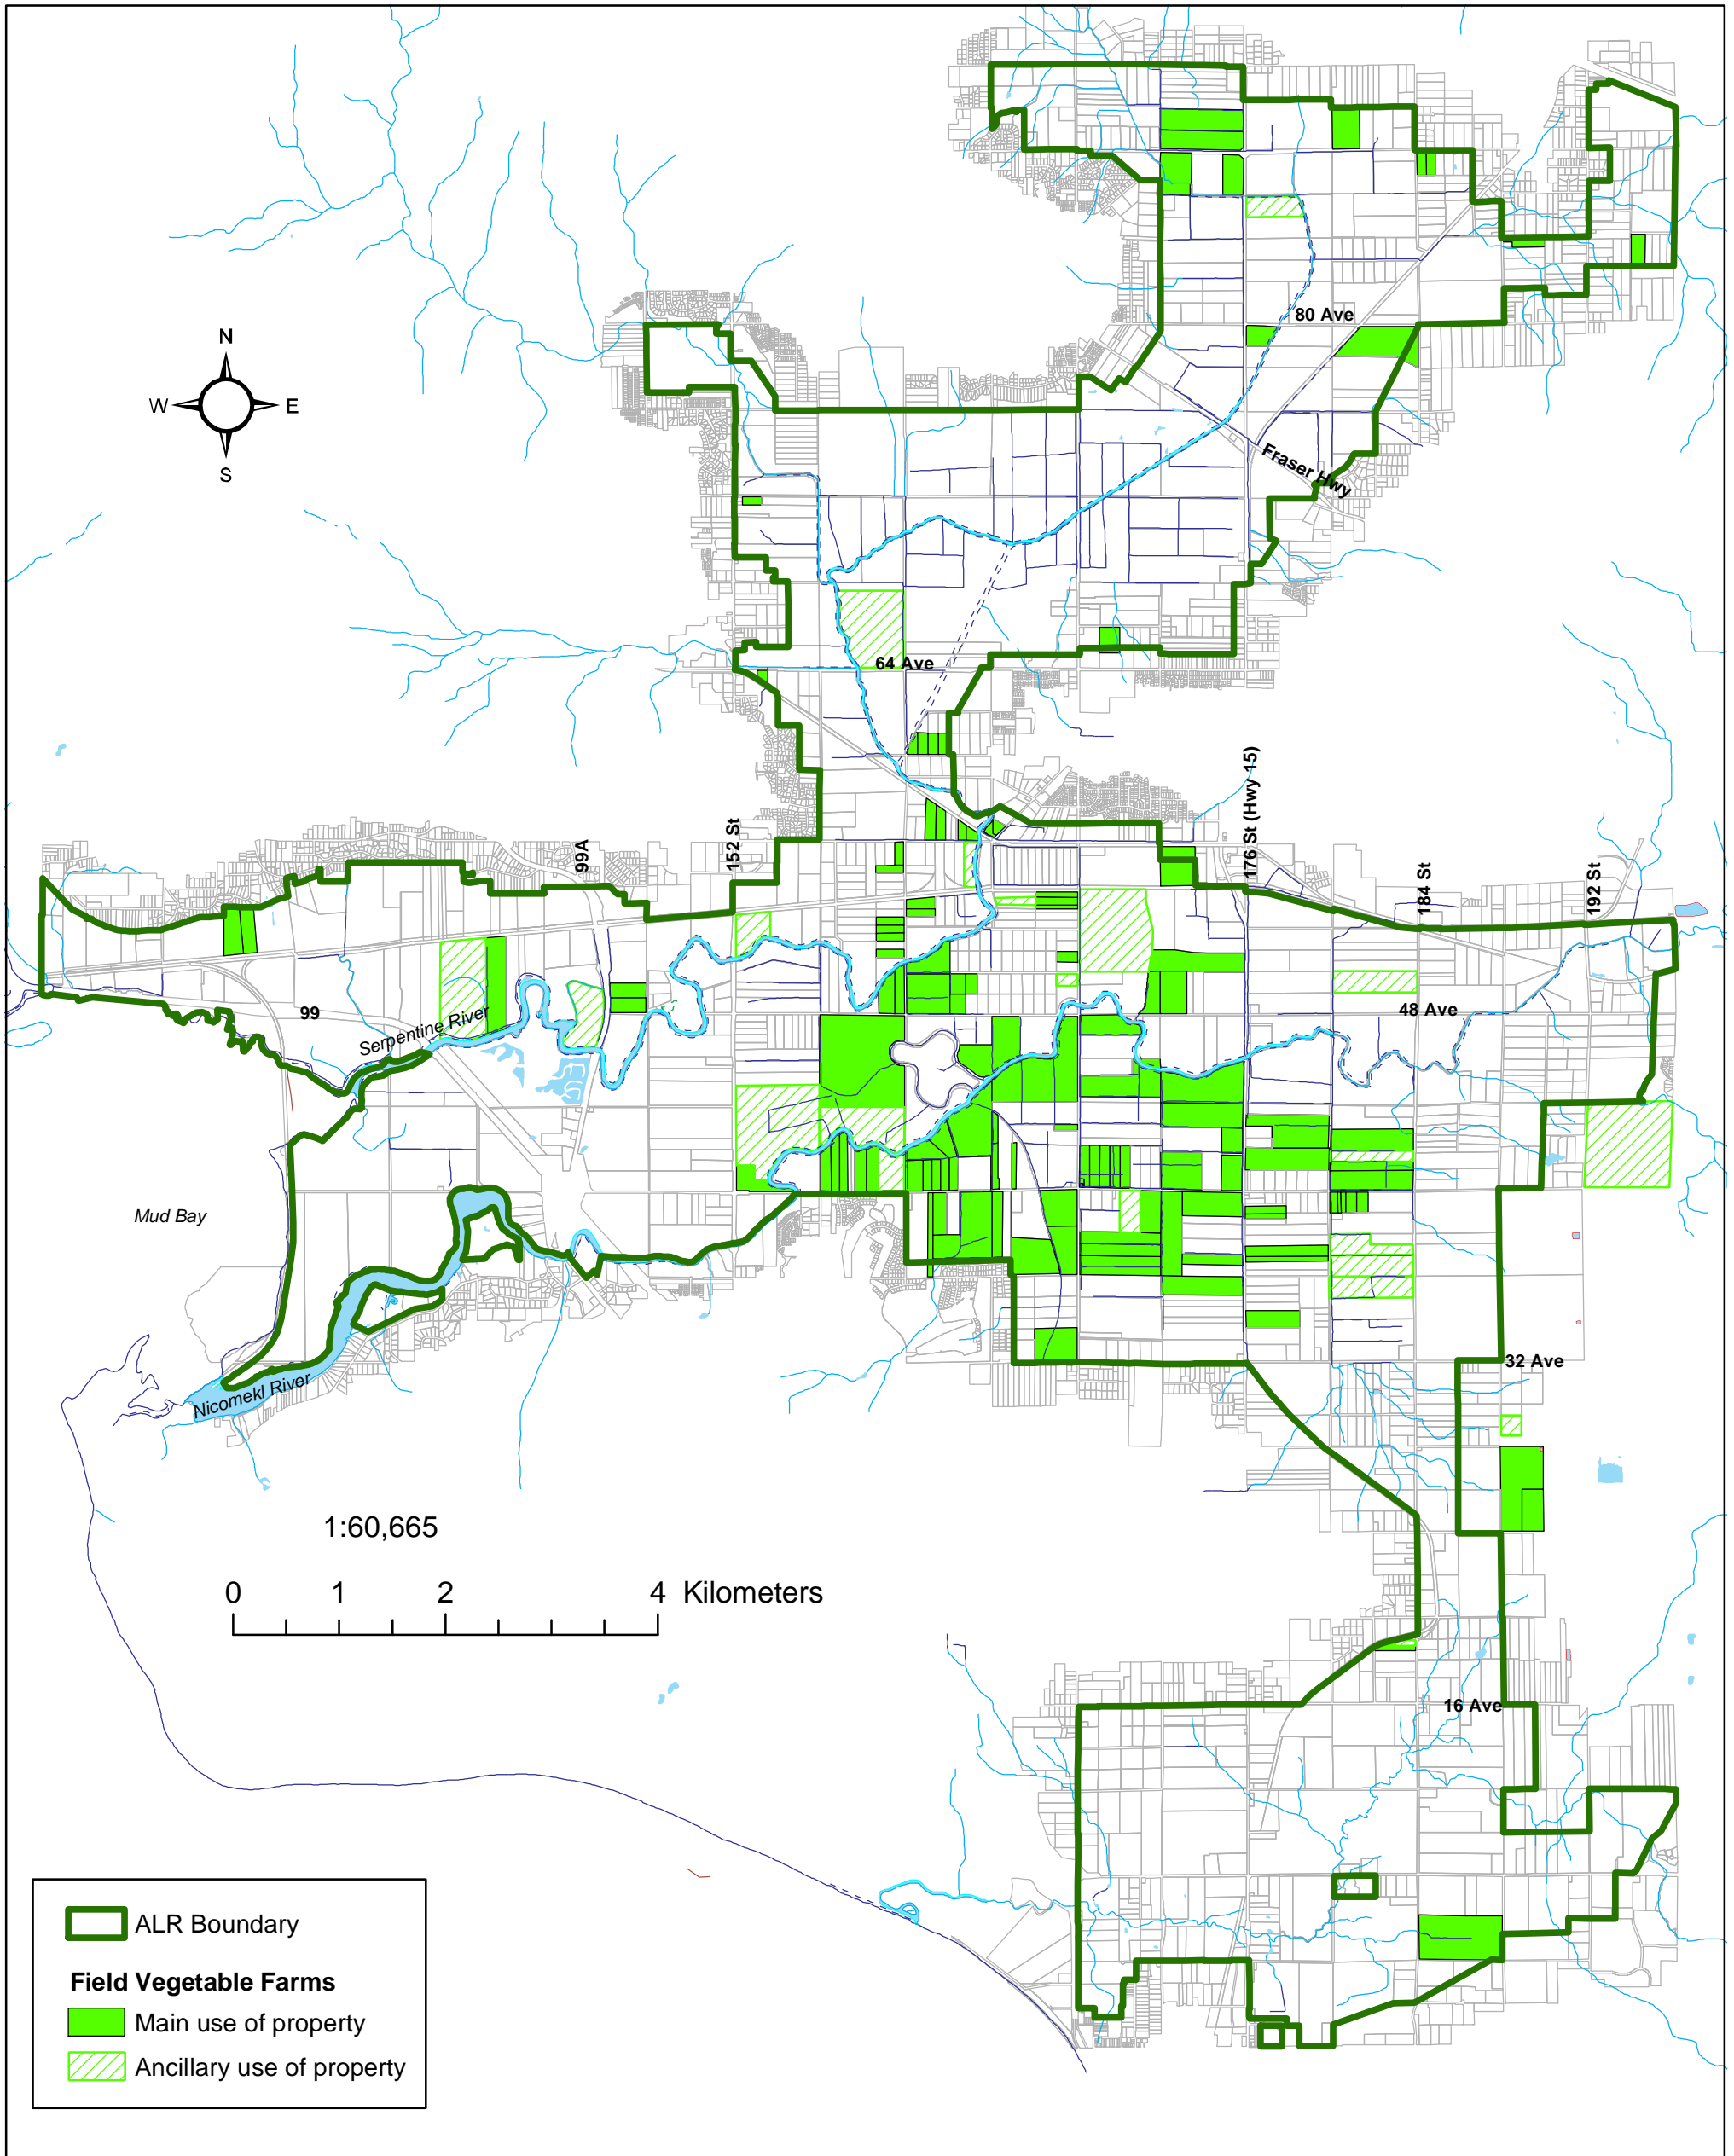

# Field Vegetable Farms, 2004

## Field Vegetable Farms, 2004

City of Surrey, BC

Map produced by the Ministry of Agriculture, Food and Fisheries (MAFF), February 2005

Land Use Inventory conducted by MAFF and the City of Surrey, October-November 2004